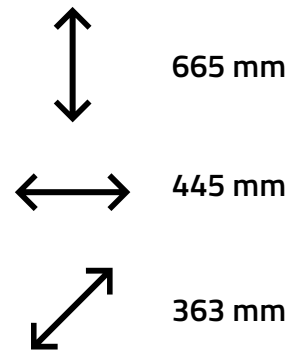

Mesa de Cabeceira CRETA

Ref. 1072
Branco/Amêndoa