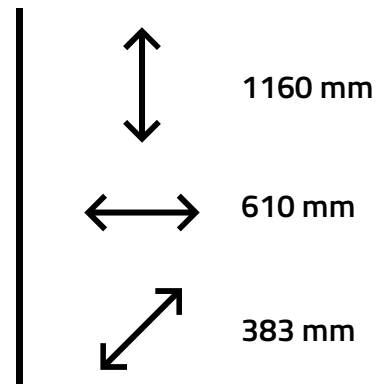

- TAMPO E BASE
- RODÍZIOS