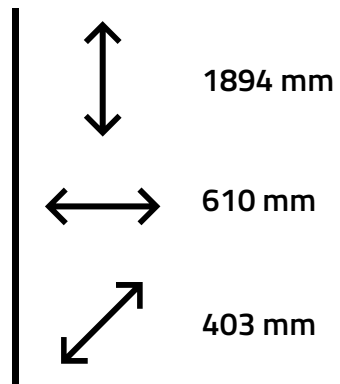

Multiuso CORDOBA

Ref. 6078
Branco

Ref. 20078
Amêndoa

Ref. 30078
Freijó

Ref. 1178
Mel/Pérola

▪ DETALHE ABERTO

1894 mm

610 mm