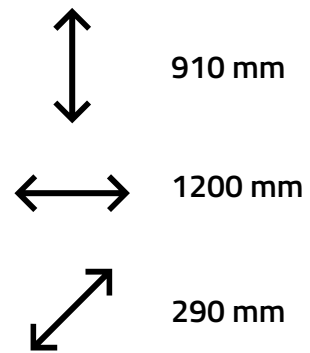

- TODO EM MDP DE 15MM
- FLEX