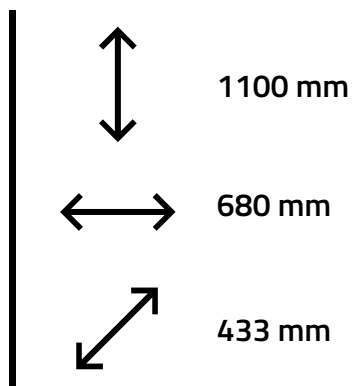

- CORREDIÇAS TELESCÓPICAS
- PÉS DE MADEIRA
- TRAVAS NAS GAVETAS PELO LADO DE BAIXO
- TAMPO DE 25MM