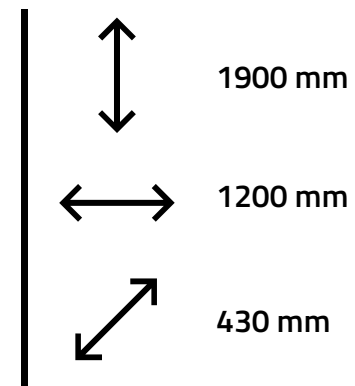

- CORREDIÇAS METÁLICAS
- CABIDEIROS EM ALUMÍNIO