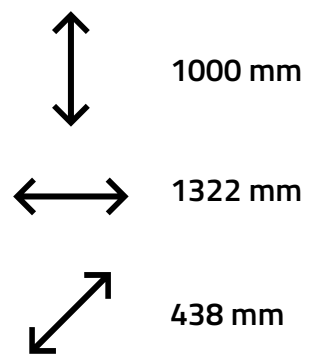

▪ CORREDIÇAS METÁLICAS