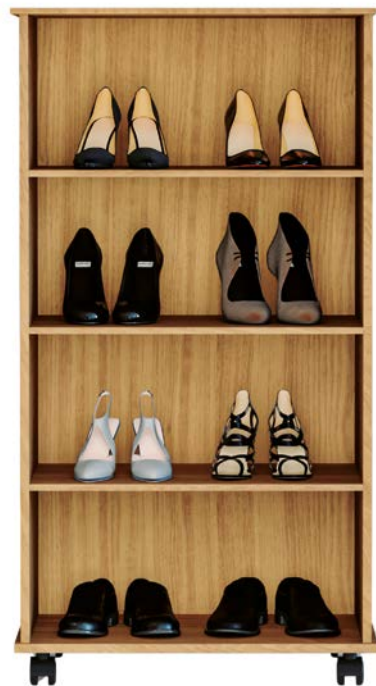

Detalhe
Aberto