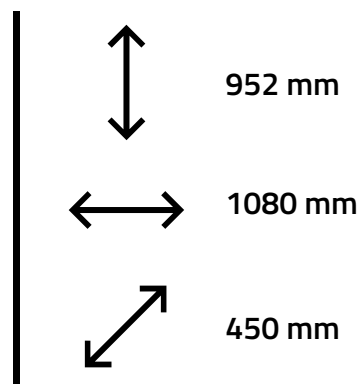

- CORREDIÇAS METÁLICAS
- TAMPO FRESADO EM MDF
- TRAVAS NAS GAVETAS PELO LADO DE BAIXO