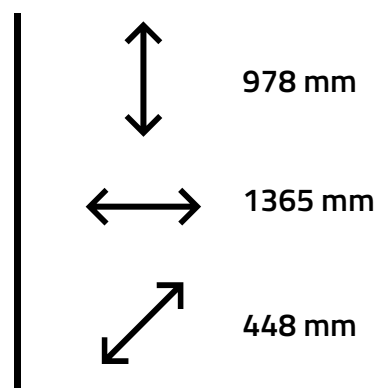

Cômoda BALI

- CORREDIÇAS TELESCÓPICAS
- TRAVAS NAS GAVETAS PELO LADO DE BAIXO
- TAMPO DE 25MM
- RODÍZIOS