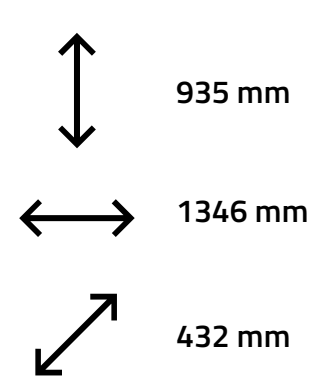

- CORREDIÇAS METÁLICAS
- RODÍZIOS

MÓVEIS PRIMUS